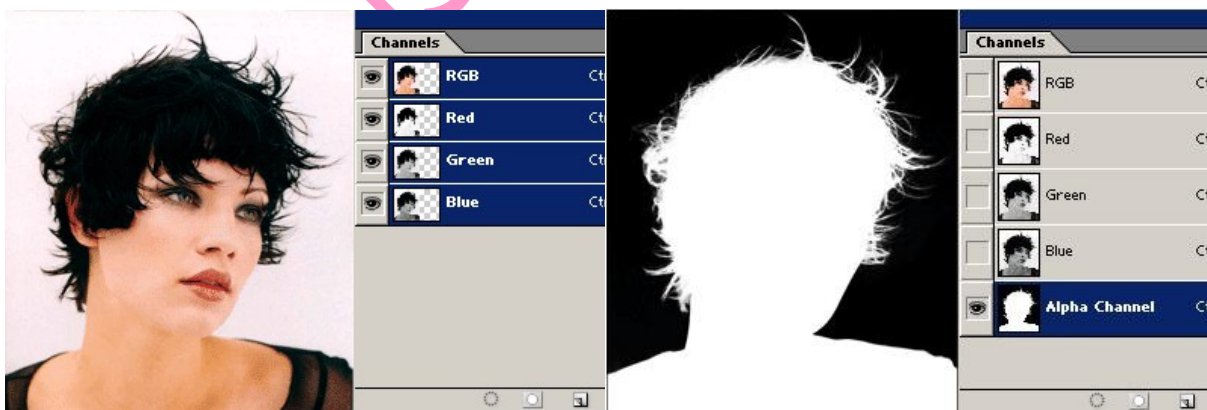

#### Masking

An amazingly simple technique for removing the background from an image by creating a mask from an existing color channel. A channel mask is a special grayscale layer only 8 bits deep and is used to store and edit selections, contrast, sharpness, and color levels. We also remove scratches and replace missing or damaged areas.