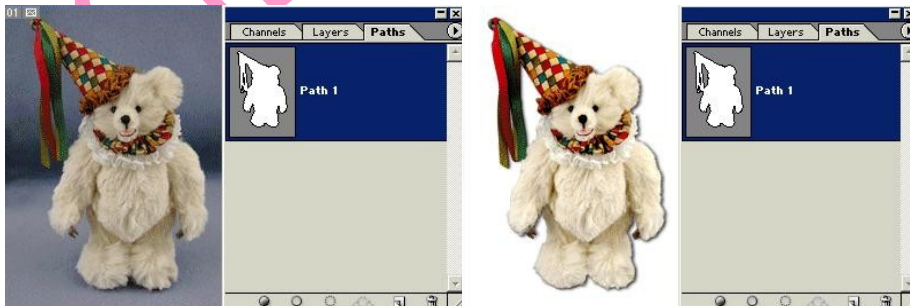

Shadow and Enhancement

Not all digital cameras are created equal, even if you have your product shot on regular film, the colors of the picture depend on a variety of various factors for instance what temperature lights you were using. But if you got the composition right, got the product detail, there is nothing that should prevent you from using that using that image—take advantage of our digital image enhancement services.